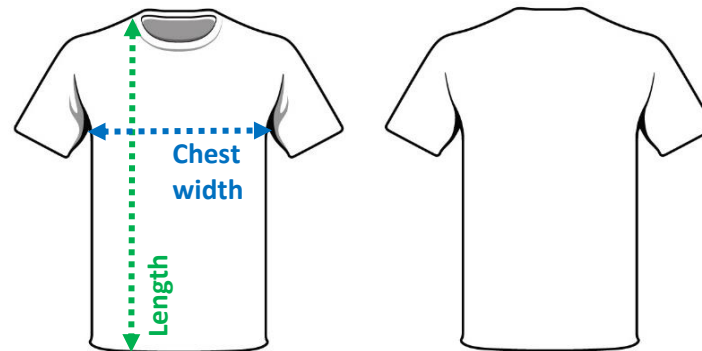

### UNISEX SPORTS TEE #269S

<u>Size</u>	<u>Half-Chest Width (Inches)</u>	<u>Full-Chest Width (Inches)</u>	<u>Length (Inches)</u>
S	18"	36"	26"
M	19"	38"	27"
L	20"	40"	28"
XL	21"	42"	29"
XXL	22"	44"	30"
XXXL	23"	46"	30"

NOTE: SLIM-FIT CUTTING

Note: All measurements are taken on garment laid flat. Tolerance +/- 0.5 inch.