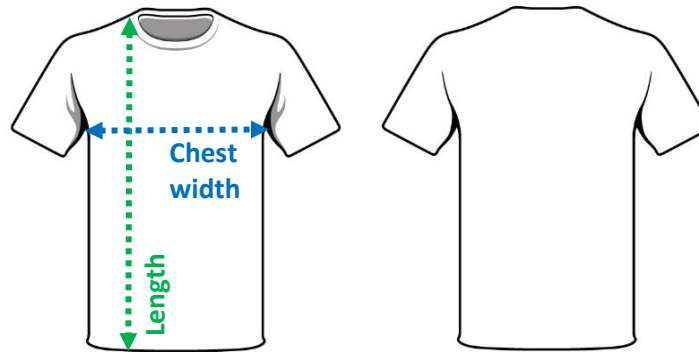

UNISEX SPORTS TEE #269

<u>Size</u>	<u>Half-Chest Width (Inches)</u>	<u>Full-Chest Width (Inches)</u>	<u>Length (Inches)</u>
S	18"	36"	26"
M	19"	38"	27"
L	20"	40"	28"
XL	21"	42"	29"
XXL	22"	44"	30"
XXXL	23"	46"	30"

NOTE: SLIM-FIT CUTTING

Note: All measurements are taken on garment laid flat. Tolerance +/- 0.5 inch.