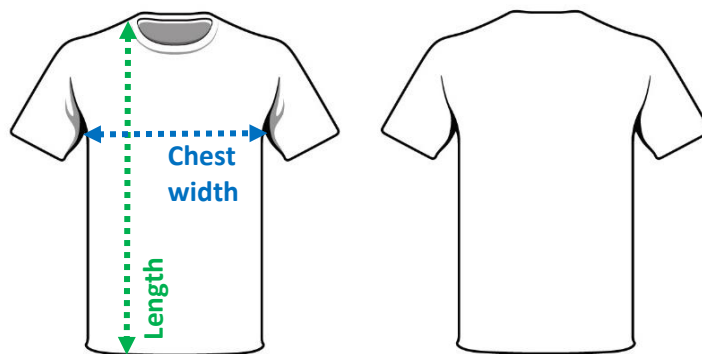

UNISEX SPORTS JERSEY #847

Size	Half-Chest Width (Inches)	Full-Chest Width (Inches)	Length (Inches)
12 / XS	18"	36"	25"
S	19"	38"	27"
M	20"	40"	28"
L	21"	42"	29"
XL	22"	44"	30"
XXL	23"	46"	31"
XXXL	24"	48"	32"

NOTE: REGULAR CUTTING

Note: All measurements are taken on garment laid flat. Tolerance +/- 0.5 inch.