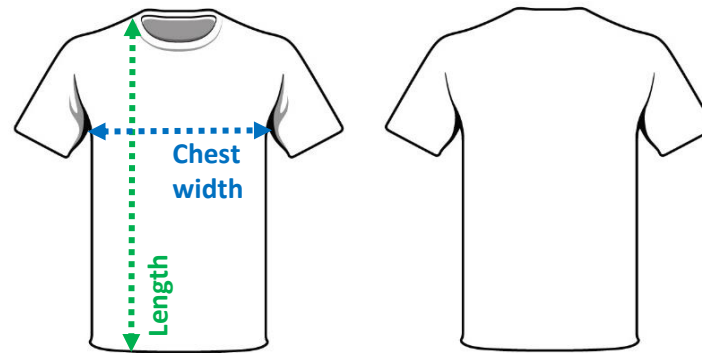

### KIDS SPORTS JERSEY #847

<u>Size</u>	<u>Half-Chest Width (Inches)</u>	<u>Full-Chest Width (Inches)</u>	<u>Length (Inches)</u>
8	16"	32"	21"
10	17"	34"	23"
12 / XS	18"	36"	25"

Note: All measurements are taken on garment laid flat. Tolerance +/- 0.5 inch.