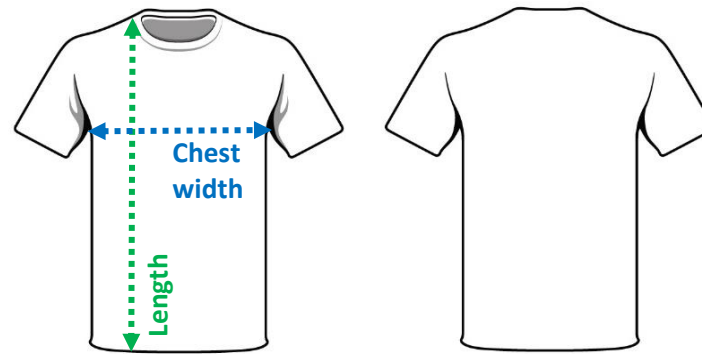

### KIDS SPORTS JERSEY #845

<u>Size</u>	<u>Half-Chest Width (Inches)</u>	<u>Full-Chest Width (Inches)</u>	<u>Length (Inches)</u>
8	16"	32"	21"
10	17"	34"	23"
12 / XS	18"	36"	25"

Note: All measurements are taken on garment laid flat. Tolerance +/- 0.5 inch.