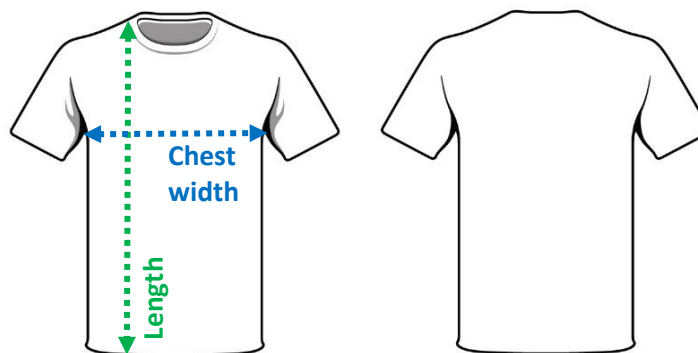

UNISEX SPORTS JERSEY #845

<u>Size</u>	<u>Half-Chest Width (Inches)</u>	<u>Full-Chest Width (Inches)</u>	<u>Length (Inches)</u>
12 / XS	18"	36"	25"
S	19"	38"	27"
M	20"	40"	28"
L	21"	42"	29"
XL	22"	44"	30"
XXL	23"	46"	31"
XXXL	24"	48"	32"

NOTE: REGULAR CUTTING

Note: All measurements are taken on garment laid flat. Tolerance +/- 0.5 inch.