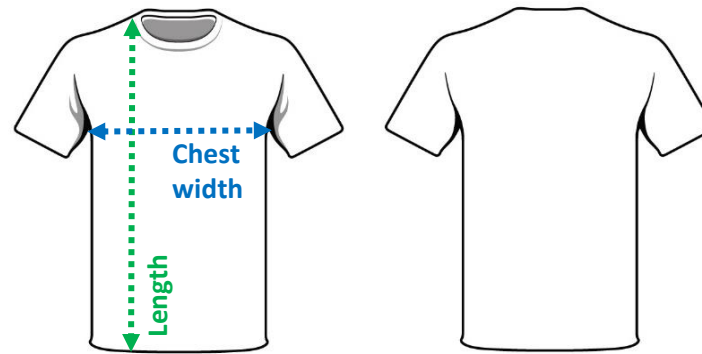

KIDS SPORTS JERSEY #802

<u>Size</u>	<u>Half-Chest Width (Inches)</u>	<u>Full-Chest Width (Inches)</u>	<u>Length (Inches)</u>
8	16"	32"	21"
10	17"	34"	23"
12 / XS	18"	36"	26"

Note: All measurements are taken on garment laid flat. Tolerance +/- 0.5 inch.