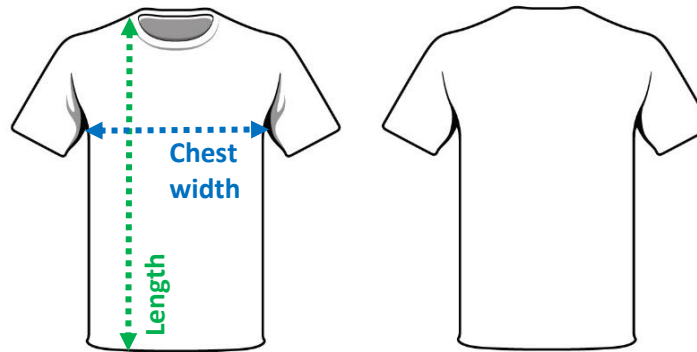

UNISEX PLAIN TEE #009

<u>Size</u>	<u>Half-Chest Width (Inches)</u>	<u>Full-Chest Width (Inches)</u>	<u>Length (Inches)</u>
XS	18"	36"	26"
S	19"	38"	27"
M	20"	40"	28"
L	21"	42"	29"
XL	22"	44"	30"
XXL	23"	46"	31"

NOTE: REGULAR CUTTING

Note: All measurements are taken on garment laid flat. Tolerance +/- 0.5 inch.